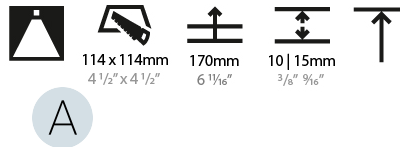

PHYSICAL

Shape: Square
Length (mm): 119
Length (in): 4 11/16
Width (mm): 119
Width (in): 4 11/16
Depth (mm): 150
Depth (in): 5 7/8
Ceiling Thickness (mm): 10 / 12.5 / 15
Ceiling Thickness (in): 3/8 or 1/2 or 9/16
Min. Recessing Depth (mm): 170
Min. Recessing Depth (in): 6 11/16
Light Distribution: Downlight
Weight (kg): 0.69
Weight (lbs): 1.5
Fixture Finish: SSR / BKV / CWI / CRY / HAB / UFT / ITA / RUA / FTG / MYG / LOD / PUS / FRO / FUP / KIA / POP / BLS / SPG / MEY / GOH / GUM / CHC / COM / ABZ / JAG / OBR / MOS / ROR
Fixture Material: Aluminum Die Cast
Cut-out Measurements: 114mm / 4 1/2" x 114mm / 4 1/2"

ELECTRICAL

Lamp Type: LED (Zhaga Standard)
Input Wattage (W): 16.5
Total Output Wattage (W): 14
Dimming: Tri-Mode (Non-Dimming and Phase Dimming (120Vac only) and 0-10V Dimming)
Driver Included: No
Driver Location: Recessed Housing
Driver Type: Constant Current - Universal
Driver Class: Class 2
Input Voltage (V): 120 - 277
Constant Current (MA): 350

LED

Number of LEDs: 1
Color Temperature (°K): 2700 / 3000 / 3500 / 4000
Max. Delivered Lumen (lm): 940 / 980 / 1029 / 1050
Nominal Lumen (lm): 1386 / 1438 / 1511 / 1542
CRI: >90 CRI
Lamp Life (hrs): 50000

OPTICAL

Reflector: 20 / 40 / 60

RATINGS AND CERTIFICATIONS

Certified By: Certified for North American Standards
IP rating: IP20