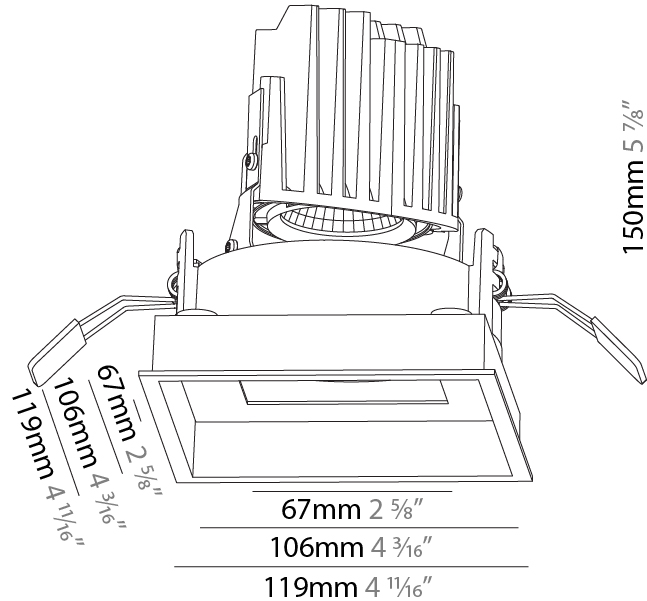

PHYSICAL

Shape: Square
Length (mm): 119
Length (in): 4 11/16
Width (mm): 119
Width (in): 4 11/16
Depth (mm): 150
Depth (in): 5 7/8
Ceiling Thickness (mm): 10 / 12.5 / 15
Ceiling Thickness (in): 3/8 or 1/2 or 9/16
Min. Recessing Depth (mm): 170
Min. Recessing Depth (in): 6 11/16
Light Distribution: Downlight
Weight (kg): 0.69
Weight (lbs): 1.5
Fixture Finish: SSR / BKV / CWI / CRY / HAB / UFT / ITA / RUA / FTG / MYG / LOD / PUS / FRO / FUP / KIA / POP / BLS / SPG / MEY / GOH / GUM / CHC / COM / ABZ / JAG / OBR / MOS / ROR
Fixture Material: Aluminum Die Cast
Cut-out Measurements: 114mm / 4 1/2" x 114mm / 4 1/2"

ELECTRICAL

Lamp Type: LED (Zhaga Standard)
Input Wattage (W): 16.5
Total Output Wattage (W): 14
Dimming: Tri-Mode (Non-Dimming and Phase Dimming (120Vac only) and 0-10V Dimming)
Driver Included: No
Driver Location: Recessed Housing
Driver Type: Constant Current - Universal
Driver Class: Class 2
Input Voltage (V): 120 - 277
Constant Current (MA): 350

LED

Number of LEDs: 1
Color Temperature (°K): 2700 / 3000 / 3500 / 4000
Max. Delivered Lumen (lm): 940 / 980 / 1029 / 1050
Nominal Lumen (lm): 1386 / 1438 / 1511 / 1542
CRI: >90 CRI
Lamp Life (hrs): 50000

OPTICAL

Reflector: 20 / 40 / 60

RATINGS AND CERTIFICATIONS

Certified By: Certified for North American Standards
IP rating: IP20