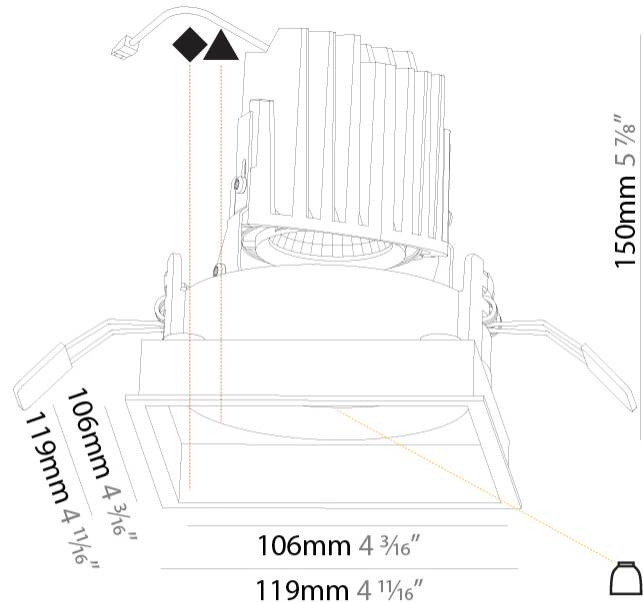

#### PHYSICAL

Shape: Square
Length (mm): 119
Length (in): 4 11/16
Width (mm): 119
Width (in): 4 11/16
Depth (mm): 150
Depth (in): 5 7/8
Ceiling Thickness (mm): 10 / 12.5 / 15
Ceiling Thickness (in): 3/8 or 1/2 or 9/16
Min. Recessing Depth (mm): 170
Min. Recessing Depth (in): 6 11/16
Light Distribution: Downlight
Weight (kg): 0.626
Weight (lbs): 1.38
Fixture Finish: SSR / BKV / CWI / CRY / HAB / UFT / ITA / RUA / FTG / MYG / LOD / PUS / FRO / FUP / KIA / POP / BLS / SPG / MEY / GOH / GUM / CHC / COM / ABZ / JAG / OBR / MOS / ROR
Fixture Material: Aluminum Die Cast
Cut-out Measurements: 114mm / 4 1/2" x 114mm / 4 1/2"

#### LED

Number of LEDs: 1
Color Temperature (°K): 2700 / 3000 / 3500 / 4000
Max. Delivered Lumen (lm): 940 / 980 / 1029 / 1050
Nominal Lumen (lm): 1386 / 1438 / 1511 / 1542
CRI: >90 CRI

#### RATINGS AND CERTIFICATIONS

Certified By: Certified for North American Standards
IP rating: IP20

114 x 114mm  
4 1/2" x 4 1/2"

170mm  
6 1/4"

10 | 15mm  
3/8" | 9/16"

#### PHYSICAL

Shape: Square  
 Length (mm): 119  
 Length (in): 4 11/16  
 Width (mm): 119  
 Width (in): 4 11/16  
 Depth (mm): 150  
 Depth (in): 5 7/8  
 Ceiling Thickness (mm): 10 / 12.5 / 15  
 Ceiling Thickness (in): 3/8 or 1/2 or 9/16  
 Min. Recessing Depth (mm): 170  
 Min. Recessing Depth (in): 6 11/16  
 Light Distribution: Downlight  
 Weight (kg): 0.69  
 Weight (lbs): 1.5  
 Fixture Finish: SSR / BKV / CWI / CRY / HAB / UFT / ITA / RUA / FTG / MYG / LOD / PUS / FRO / FUP / KIA / POP / BLS / SPG / MEY / GOH / GUM / CHC / COM / ABZ / JAG / OBR / MOS / ROR  
 Fixture Material: Aluminum Die Cast  
 Cut-out Measurements: 114mm / 4 1/2" x 114mm / 4 1/2"